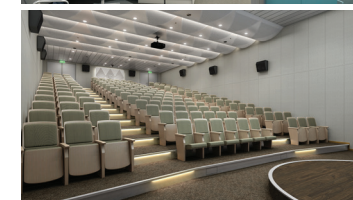

Efficiency at sea

Sophisticated gangway

- Our gangway can reach any unit; fixed or floating
- Our adjustable gangway enables you to change your landing height at sea
- Our flexible gangway gives you flexible solutions for your employees

Certified as passenger vessel

- Our highly competent crew focuses on excellent service and your employee's wellbeing
- Our ship offers high standard accommodation, work- and recreation facilities
- Our ship can safely, and swiftly, transport your employees away from harsh weather conditions such as cyclones and hurricanes